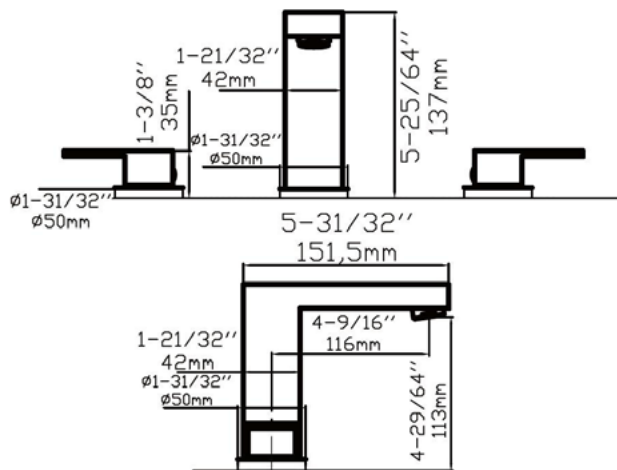

DSF-34B8W00

WIDESPREAD BATHROOM FAUCET

Style:

- 8" Widespread
- Two Handle Operation

Features:

- 3 hole faucet installation
- Brass Cartridge
- Flexible supply lines with 3/8-11 & 1/2" or 9/16" & 1/2" compression fittings
- Includes Red/Blue indicators

Material:

- Brass and plastic water way construction

Flow:

- Water usage is limited to these maximum flow rates as indicated by the corresponding product markings
- North America: 1.5 gpm max (5.7L/min) at 60psi
- California: 1.2 gpm max (4.5L/min) at 60psi